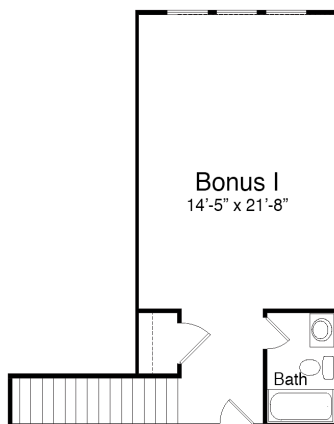

The "Jefferson" Plan from Murphy Homes

3025 SF first Floor | Up to 3844 w/Bonus 2

1st Floor

The Jefferson Plan from Murphy Homes is single story living at its finest! This plan features 4 bedrooms, 3 1/2 Baths, a dining room, a study, open kitchen, and Huge Master Suite all on the first level.

Contact us Today!

256-724-6151

www.MurphyHomesAL.com

Bonus I

"Nothing can stop the Man with the right mental attitude from achieving his goal."

~ Thomas Jefferson