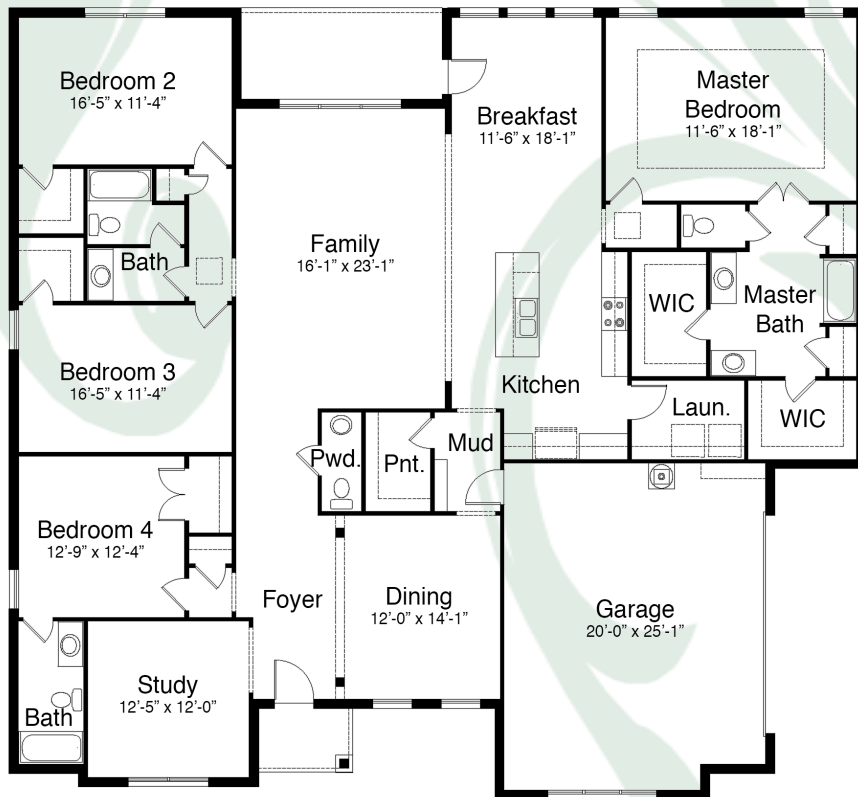

The “Jefferson”

The "Jefferson" Plan from Murphy Homes

3025 SF first Floor | Up to 3844 w/Bonus 2

1st Floor

The Jefferson Plan from Murphy Homes is single story living at its finest! This plan features 4 bedrooms, 3 1/2 Baths, a dining room, a study, open kitchen, and Huge Master Suite all on the first level.