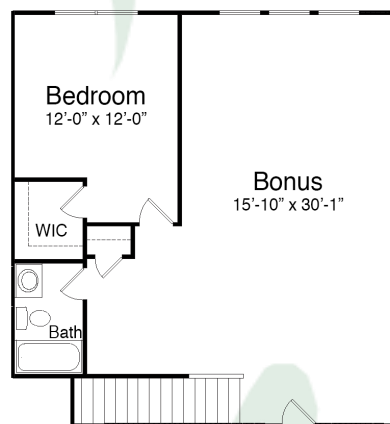

Bonus II

"Nothing can stop the Man with the right mental attitude from achieving his goal."

~ Thomas Jefferson