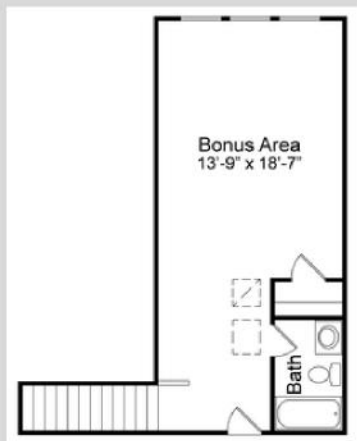

JEFFERSON ELEVATIONS

2,931-4,080 SF

4 BED / 3.5 BATH

ELEVATION A

ELEVATION B

ELEVATION C

ELEVATION D

BONUS OPTION 1:

3,370 SF

4 BED / 4 BATH

BONUS OPTION 2:

3,754 SF

5 BED / 4 BATH

BONUS OPTION 3:

4,080 SF

7 BED / 4 BATH

JEFFERSON LINE DRAWINGS

FIRST FLOOR

ADD-ONS:

BONUS OPTION 1

BONUS OPTION 2

BONUS OPTION 3