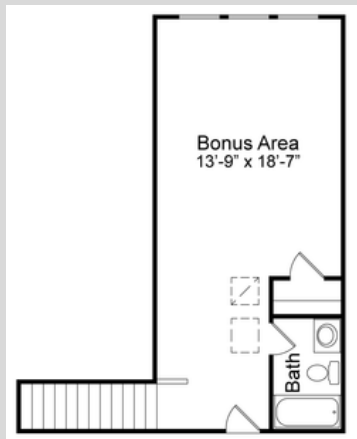

JEFFERSON LINE DRAWINGS

FIRST FLOOR

ADD-ONS:

BONUS OPTION 1

BONUS OPTION 2

BONUS OPTION 3