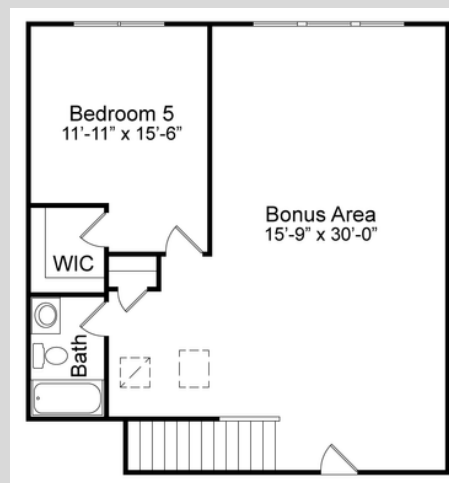

BONUS OPTION 2